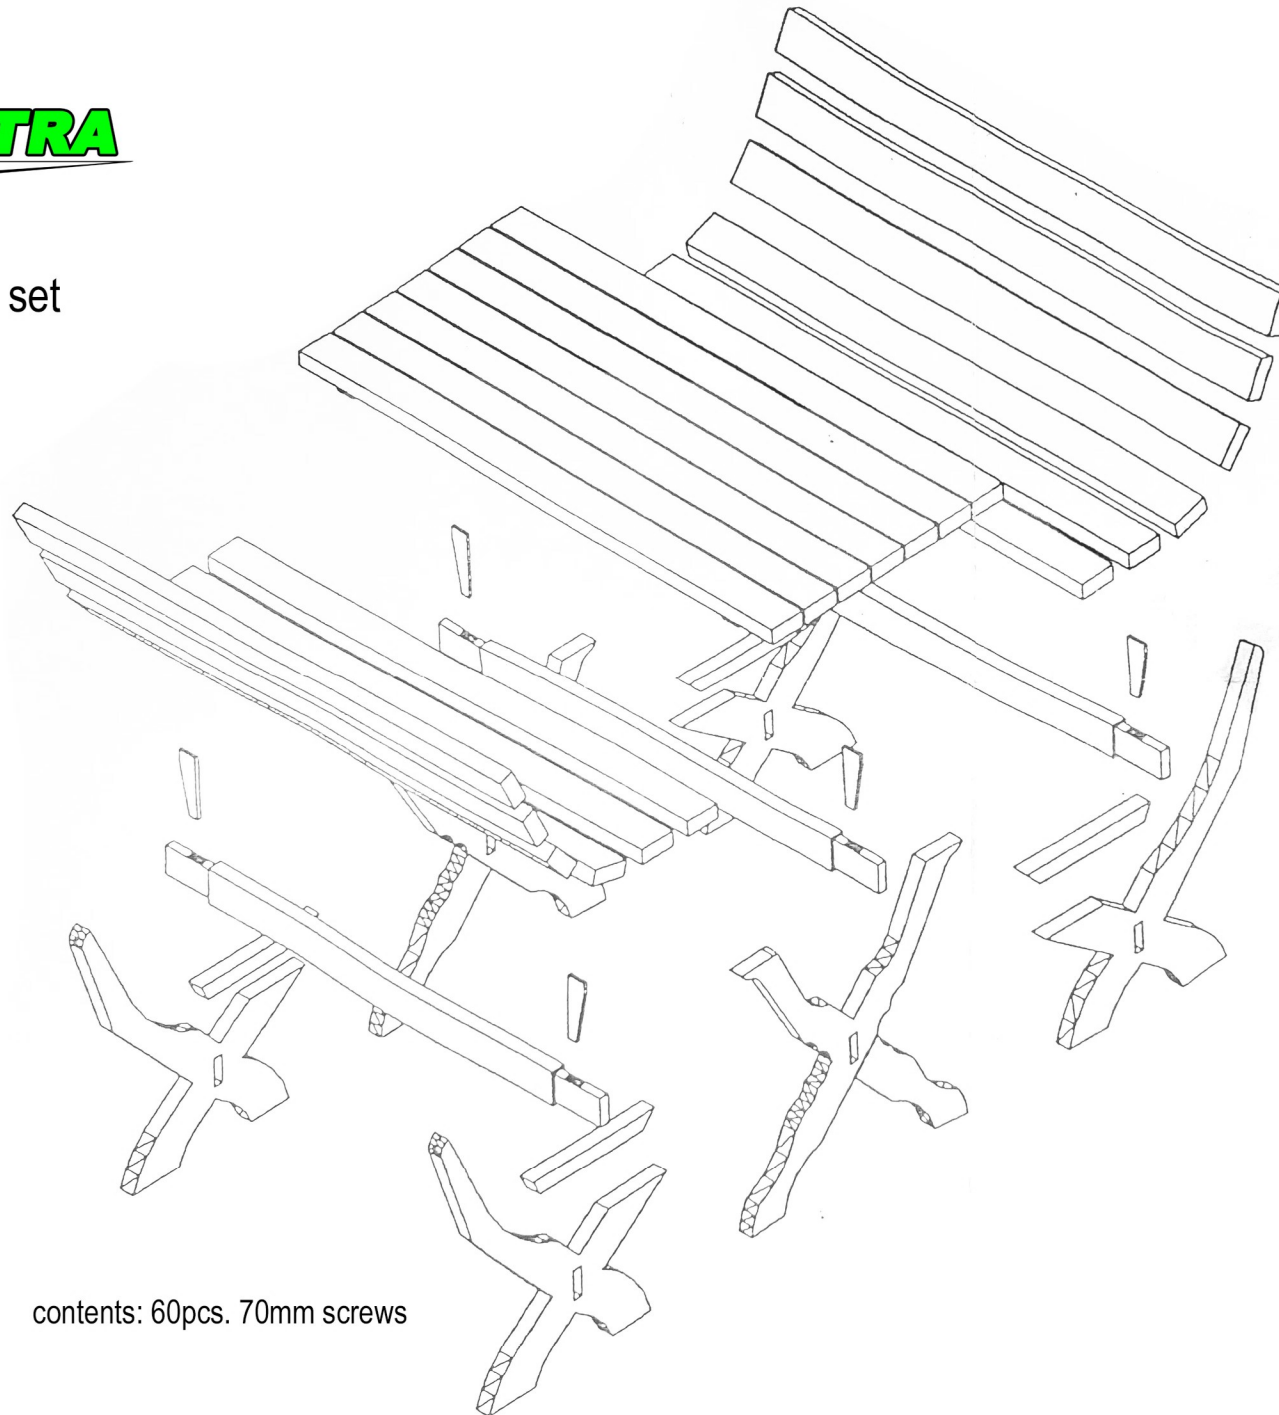

DOMAS
table & bench set

contents: 60pcs. 70mm screws